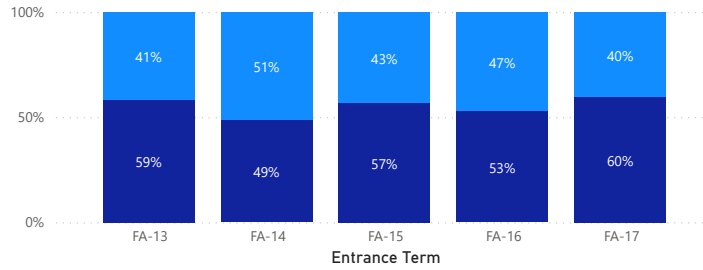

All

Resident/Commuter

All

Veteran

All

Initial Major

All

6-year Graduation Rate - First-time Freshmen

● Graduated ● Not Graduated

Average Time to Complete - First-time Freshmen

Entrance Term Average Years to Complete

FA-17	4.44
FA-16	4.28
FA-15	4.18
FA-14	4.11
FA-13	4.36
Total	4.28

6-year Graduation Rate - Transfer Students