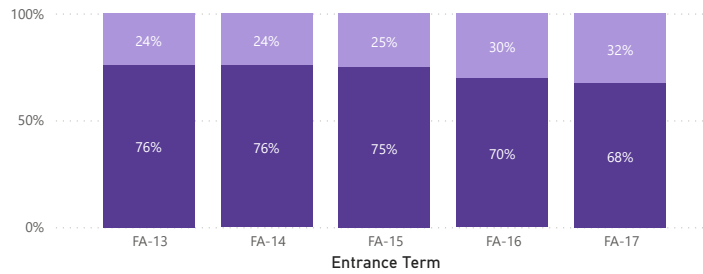

● Graduated ● Not Graduated

Average Time to Complete - First-time Freshmen

Entrance Term Average Years to Complete

FA-17	4.44
FA-16	4.28
FA-15	4.18
FA-14	4.11
FA-13	4.36
Total	4.28

6-year Graduation Rate - Transfer Students

● Graduated ● Not Graduated

Average Time to Complete - Transfer Students

Entrance Term Average Years to Complete

FA-17	2.40
FA-16	2.46
FA-15	2.78
FA-14	2.79
FA-13	2.79
Total	2.63