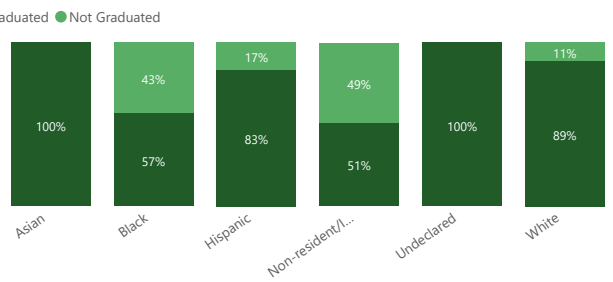

Graduation Rates School of Business Graduate Programs

Program **Location/Modality** **Entrance Term**

Overall Graduation Rate

Overall Graduation Rate by Gender

Overall Graduation Rate by Race/Ethnicity

Graduation Rate by Entrance Term

Note: Hover over bars/slices to see student headcount. Headcount lower than 6 students in a category results in graduation rates that are not statistically reliable.