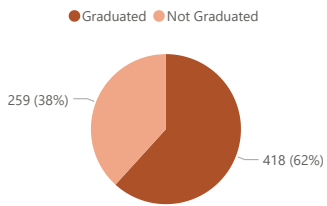

Graduation Rates School of Business Graduate Programs

Program **Location/Modality** **Entrance Term**

Overall Graduation Rate

Overall Graduation Rate by Gender

Overall Graduation Rate by Race/Ethnicity

Graduation Rate by Entrance Term

Note: Hover over bars/slices to see student headcount. Headcount lower than 6 students in a category results in graduation rates that are not statistically reliable.