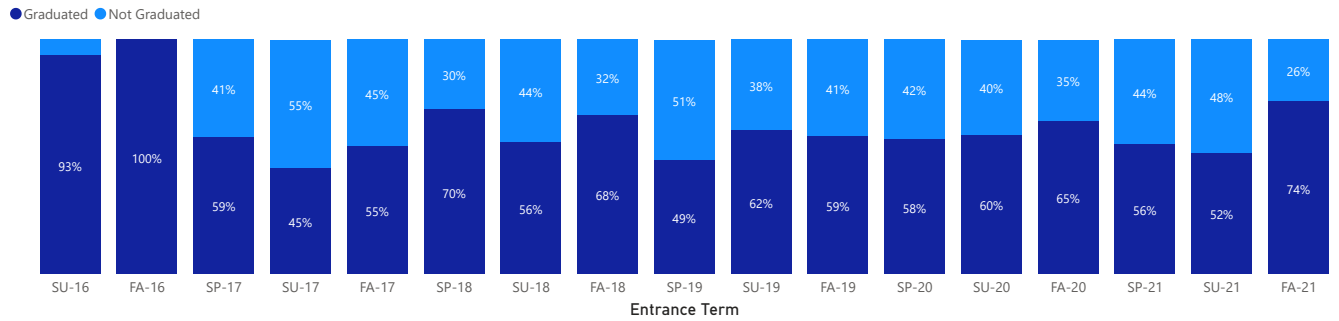

Graduation Rates School of Business Graduate Programs

Program **Location/Modality** **Entrance Term**

Overall Graduation Rate

Overall Graduation Rate by Gender

Overall Graduation Rate by Race/Ethnicity

Graduation Rate by Entrance Term

Note: Hover over bars/slices to see student headcount. Headcount lower than 6 students in a category results in graduation rates that are not statistically reliable.