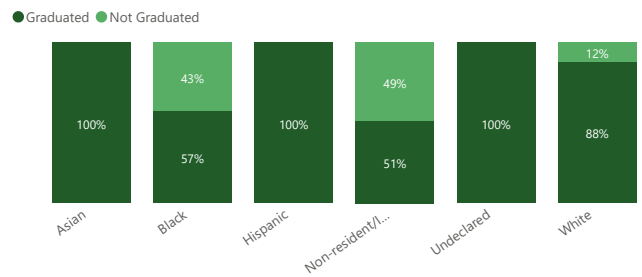

Graduation Rates School of Business Graduate Programs

Program
Location/Modality
Entrance Term

Overall Graduation Rate

Overall Graduation Rate by Gender

Overall Graduation Rate by Race/Ethnicity

Graduation Rate by Entrance Term

Note: Hover over bars/slices to see student headcount. Headcount lower than 6 students in a category results in graduation rates that are not statistically reliable.