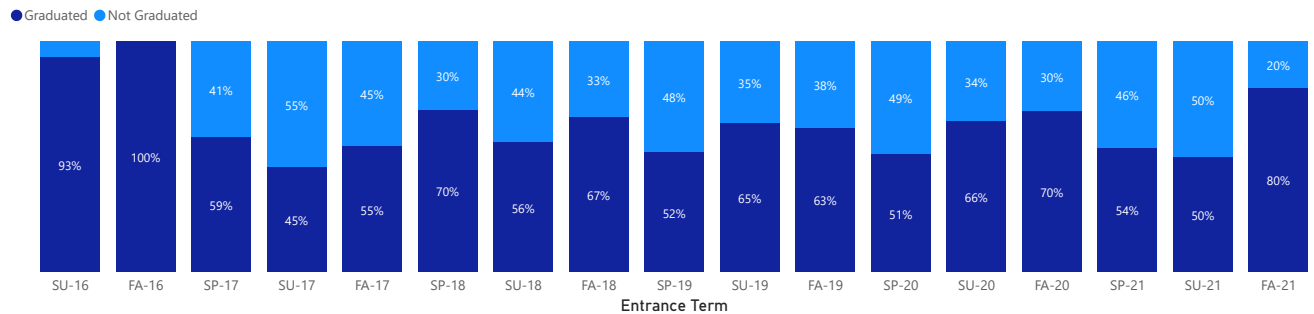

Graduation Rates School of Business Graduate Programs

Program
Location/Modality
Entrance Term

Overall Graduation Rate

Overall Graduation Rate by Gender

Overall Graduation Rate by Race/Ethnicity

Graduation Rate by Entrance Term

Note: Hover over bars/slices to see student headcount. Headcount lower than 6 students in a category results in graduation rates that are not statistically reliable.