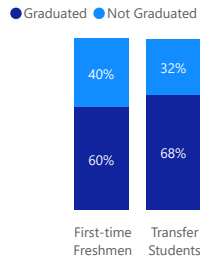

By Entry Status