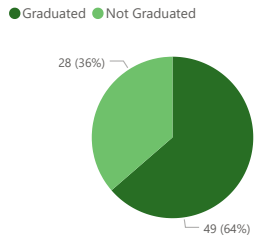

6-year Graduation Rate for Cohort Entering FA-17

Entrance Term:
Initial Major:
FTF/Transfer:
Population:

6-yr Graduation Rate for Cohort