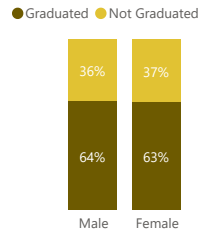

6-year Graduation Rate for Cohort Entering FA-17

Entrance Term:
Initial Major:
FTF/Transfer:
Population:

By Gender

Note: Hover over bars/slices to see student headcount. Headcount lower than 6 students in a category results in graduation rates that are not statistically reliable.