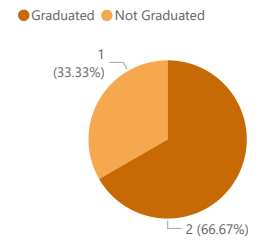

6-year Graduation Rate for Cohort Entering FA-16

Entrance Term:
 Initial Major:
 FTF/Transfer:
 Population:

6-yr Graduation Rate for Cohort

By Entry Status

By Gender

By Residence Status

Graduation Rate - Veterans

By Ethnicity

By Athlete Status

Athletes by Sport

Note: Hover over bars/slices to see student headcount. Headcount lower than 6 students in a category results in graduation rates that are not statistically reliable.