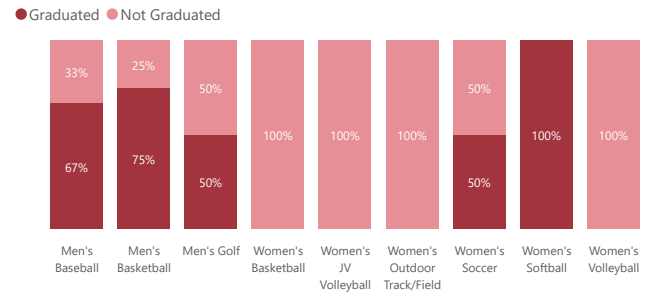

6-year Graduation Rate for Cohort Entering FA-16

Entrance Term:
 Initial Major:
 FTF/Transfer:
 Population:

6-yr Graduation Rate for Cohort

By Entry Status

By Gender

By Residence Status

Graduation Rate - Veterans

By Ethnicity

By Athlete Status

Athletes by Sport

Note: Hover over bars/slices to see student headcount. Headcount lower than 6 students in a category results in graduation rates that are not statistically reliable.