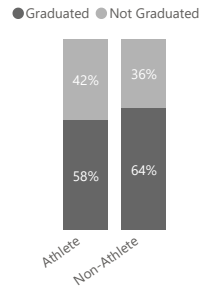

6-year Graduation Rate for Cohort Entering FA-16

Entrance Term:
 Initial Major:
 FTF/Transfer:
 Population:

6-yr Graduation Rate for Cohort

By Entry Status

By Gender

By Residence Status

Graduation Rate - Veterans

By Ethnicity

By Athlete Status

Athletes by Sport

Note: Hover over bars/slices to see student headcount. Headcount lower than 6 students in a category results in graduation rates that are not statistically reliable.