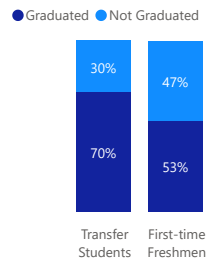

6-year Graduation Rate for Cohort Entering FA-16

Entrance Term:
 Initial Major:
 FTF/Transfer:
 Population:

6-yr Graduation Rate for Cohort

By Entry Status

By Gender

By Residence Status

Graduation Rate - Veterans

By Ethnicity

By Athlete Status

Athletes by Sport

Note: Hover over bars/slices to see student headcount. Headcount lower than 6 students in a category results in graduation rates that are not statistically reliable.