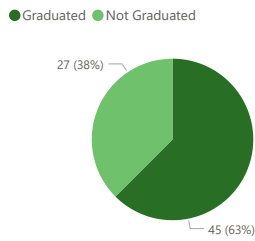

6-year Graduation Rate for Cohort Entering FA-16

Entrance Term:
 Initial Major:
 FTF/Transfer:
 Population:

6-yr Graduation Rate for Cohort

By Entry Status

By Gender

By Residence Status

Graduation Rate - Veterans

By Ethnicity

By Athlete Status

Athletes by Sport

Note: Hover over bars/slices to see student headcount. Headcount lower than 6 students in a category results in graduation rates that are not statistically reliable.