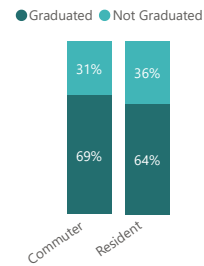

6-year Graduation Rate for Cohort Entering FA-16

Entrance Term:
 Initial Major:
 FTF/Transfer:
 Population:

6-yr Graduation Rate for Cohort

By Entry Status

By Gender

By Residence Status

Graduation Rate - Veterans

By Ethnicity

By Athlete Status

Athletes by Sport

Note: Hover over bars/slices to see student headcount. Headcount lower than 6 students in a category results in graduation rates that are not statistically reliable.