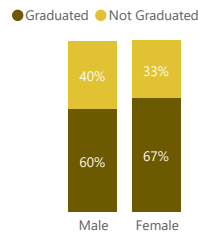

6-year Graduation Rate for Cohort Entering FA-16

Entrance Term:
 Initial Major:
 FTF/Transfer:
 Population:

6-yr Graduation Rate for Cohort

By Entry Status

By Gender

By Residence Status

Graduation Rate - Veterans

By Ethnicity

By Athlete Status

Athletes by Sport

Note: Hover over bars/slices to see student headcount. Headcount lower than 6 students in a category results in graduation rates that are not statistically reliable.