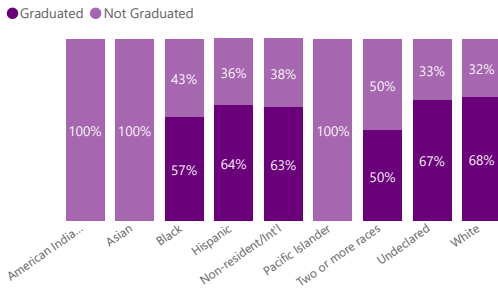

By Ethnicity