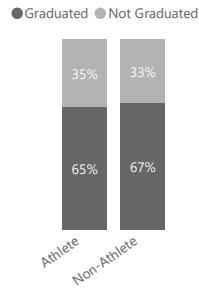

6-year Graduation Rate for Cohort Entering FA-15

Entrance Term:
 Initial Major:
 FTF/Transfer:
 Population:

6-yr Graduation Rate for Cohort

By Entry Status

By Gender

By Residence Status

Graduation Rate - Veterans

By Ethnicity

By Athlete Status

Athletes by Sport

Note: Hover over bars/slices to see student headcount. Headcount lower than 6 students in a category results in graduation rates that are not statistically reliable.