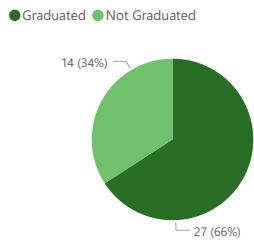

6-year Graduation Rate for Cohort Entering FA-15

Entrance Term:
 Initial Major:
 FTF/Transfer:
 Population:

6-yr Graduation Rate for Cohort

By Entry Status

By Gender

By Residence Status

Graduation Rate - Veterans

By Ethnicity

By Athlete Status

Athletes by Sport

Note: Hover over bars/slices to see student headcount. Headcount lower than 6 students in a category results in graduation rates that are not statistically reliable.