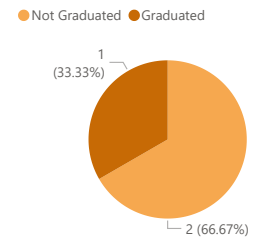

6-year Graduation Rate for Cohort Entering FA-15

Entrance Term:
 Initial Major:
 FTF/Transfer:
 Population:

6-yr Graduation Rate for Cohort

By Entry Status

By Gender

By Residence Status

Graduation Rate - Veterans

By Ethnicity

By Athlete Status

Athletes by Sport

Note: Hover over bars/slices to see student headcount. Headcount lower than 6 students in a category results in graduation rates that are not statistically reliable.