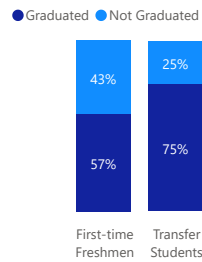

6-year Graduation Rate for Cohort Entering FA-15

Entrance Term:
 Initial Major:
 FTF/Transfer:
 Population:

6-yr Graduation Rate for Cohort

By Entry Status

By Gender

By Residence Status

Graduation Rate - Veterans

By Ethnicity

By Athlete Status

Athletes by Sport

Note: Hover over bars/slices to see student headcount. Headcount lower than 6 students in a category results in graduation rates that are not statistically reliable.