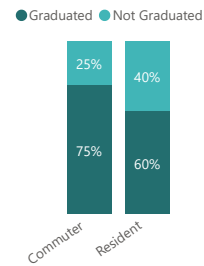

6-year Graduation Rate for Cohort Entering FA-15

Entrance Term:
 Initial Major:
 FTF/Transfer:
 Population:

6-yr Graduation Rate for Cohort

By Entry Status

By Gender

By Residence Status

Graduation Rate - Veterans

By Ethnicity

By Athlete Status

Athletes by Sport

Note: Hover over bars/slices to see student headcount. Headcount lower than 6 students in a category results in graduation rates that are not statistically reliable.