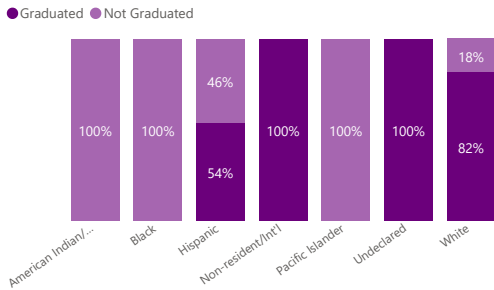

6-year Graduation Rate for Cohort Entering FA-15

Entrance Term:
 Initial Major:
 FTF/Transfer:
 Population:

6-yr Graduation Rate for Cohort

By Entry Status

By Gender

By Residence Status

Graduation Rate - Veterans

By Ethnicity

By Athlete Status

Athletes by Sport

Note: Hover over bars/slices to see student headcount. Headcount lower than 6 students in a category results in graduation rates that are not statistically reliable.