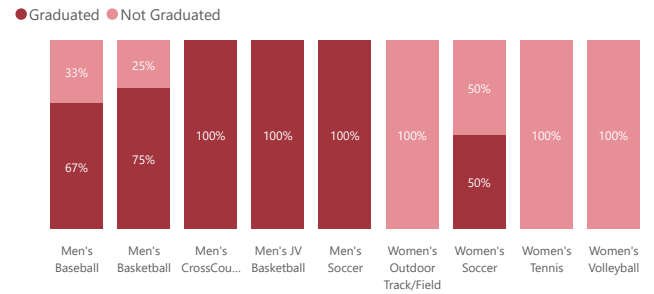

6-year Graduation Rate for Cohort Entering FA-15

Entrance Term:
 Initial Major:
 FTF/Transfer:
 Population:

6-yr Graduation Rate for Cohort

By Entry Status

By Gender

By Residence Status

Graduation Rate - Veterans

By Ethnicity

By Athlete Status

Athletes by Sport

Note: Hover over bars/slices to see student headcount. Headcount lower than 6 students in a category results in graduation rates that are not statistically reliable.