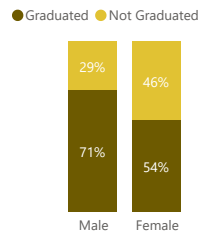

6-year Graduation Rate for Cohort Entering FA-15

Entrance Term:
 Initial Major:
 FTF/Transfer:
 Population:

6-yr Graduation Rate for Cohort

By Entry Status

By Gender

By Residence Status

Graduation Rate - Veterans

By Ethnicity

By Athlete Status

Athletes by Sport

Note: Hover over bars/slices to see student headcount. Headcount lower than 6 students in a category results in graduation rates that are not statistically reliable.