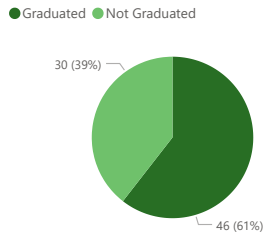

6-year Graduation Rate for Cohort Entering FA-14

Entrance Term:
 Initial Major:
 FTF/Transfer:
 Population:

6-yr Graduation Rate for Cohort

By Entry Status

By Gender

By Residence Status

Graduation Rate - Veterans

By Ethnicity

By Athlete Status

Athletes by Sport

Note: Hover over bars/slices to see student headcount. Headcount lower than 6 students in a category results in graduation rates that are not statistically reliable.