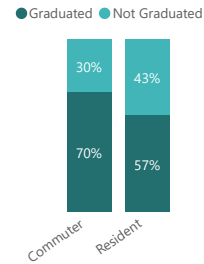

6-year Graduation Rate for Cohort Entering FA-14

Entrance Term:
 Initial Major:
 FTF/Transfer:
 Population:

6-yr Graduation Rate for Cohort

By Entry Status

By Gender

By Residence Status

Graduation Rate - Veterans

By Ethnicity

By Athlete Status

Athletes by Sport

Note: Hover over bars/slices to see student headcount. Headcount lower than 6 students in a category results in graduation rates that are not statistically reliable.