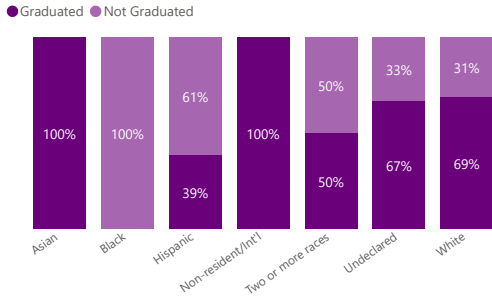

6-year Graduation Rate for Cohort Entering FA-14

Entrance Term:
 Initial Major:
 FTF/Transfer:
 Population:

6-yr Graduation Rate for Cohort

By Entry Status

By Gender

By Residence Status

Graduation Rate - Veterans

By Ethnicity

By Athlete Status

Athletes by Sport

Note: Hover over bars/slices to see student headcount. Headcount lower than 6 students in a category results in graduation rates that are not statistically reliable.