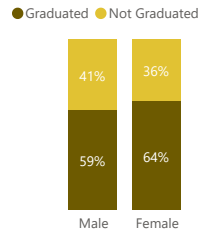

6-year Graduation Rate for Cohort Entering FA-14

Entrance Term:
 Initial Major:
 FTF/Transfer:
 Population:

6-yr Graduation Rate for Cohort

By Entry Status

By Gender

By Residence Status

Graduation Rate - Veterans

By Ethnicity

By Athlete Status

Athletes by Sport

Note: Hover over bars/slices to see student headcount. Headcount lower than 6 students in a category results in graduation rates that are not statistically reliable.