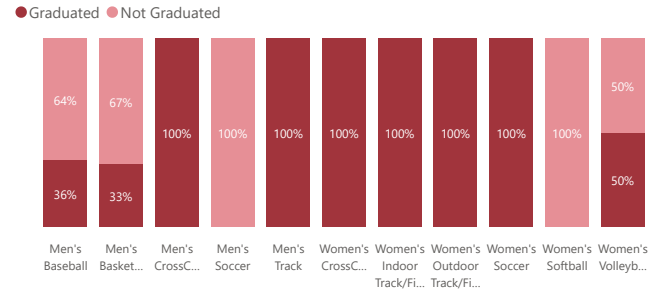

6-year Graduation Rate for Cohort Entering FA-14

Entrance Term:
 Initial Major:
 FTF/Transfer:
 Population:

6-yr Graduation Rate for Cohort

By Entry Status

By Gender

By Residence Status

Graduation Rate - Veterans

By Ethnicity

By Athlete Status

Athletes by Sport

Note: Hover over bars/slices to see student headcount. Headcount lower than 6 students in a category results in graduation rates that are not statistically reliable.