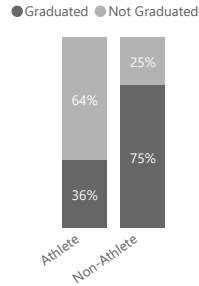

6-year Graduation Rate for Cohort Entering FA-14

Entrance Term:
 Initial Major:
 FTF/Transfer:
 Population:

6-yr Graduation Rate for Cohort

By Entry Status

By Gender

By Residence Status

Graduation Rate - Veterans

By Ethnicity

By Athlete Status

Athletes by Sport

Note: Hover over bars/slices to see student headcount. Headcount lower than 6 students in a category results in graduation rates that are not statistically reliable.