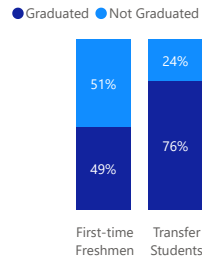

6-year Graduation Rate for Cohort Entering FA-14

Entrance Term:
 Initial Major:
 FTF/Transfer:
 Population:

6-yr Graduation Rate for Cohort

By Entry Status

By Gender

By Residence Status

Graduation Rate - Veterans

By Ethnicity

By Athlete Status

Athletes by Sport

Note: Hover over bars/slices to see student headcount. Headcount lower than 6 students in a category results in graduation rates that are not statistically reliable.