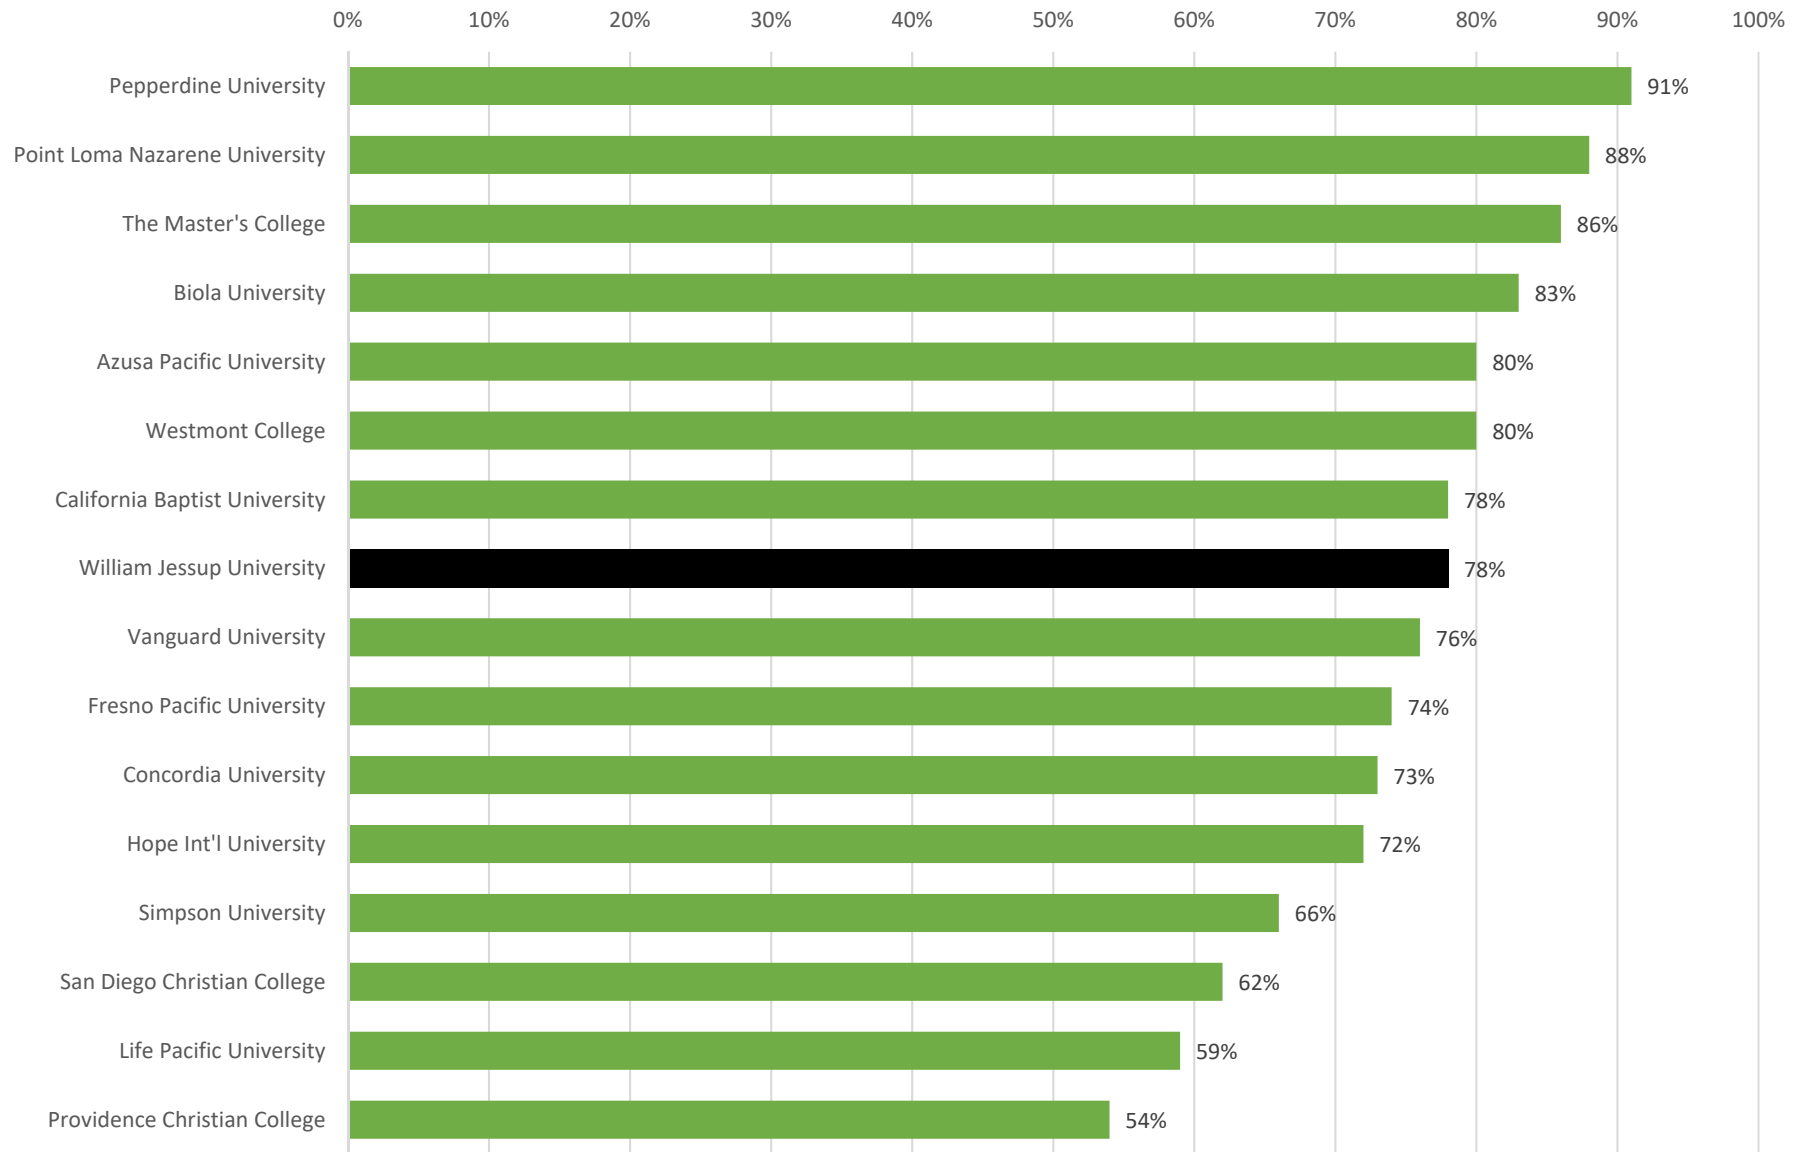

Retention Rate Comparisons with CA CCCU Member Institutions First-time Full Time Freshmen Students - Fall 2018 returning Fall 2019*

* Most recently available data from IPEDS (October 2021)