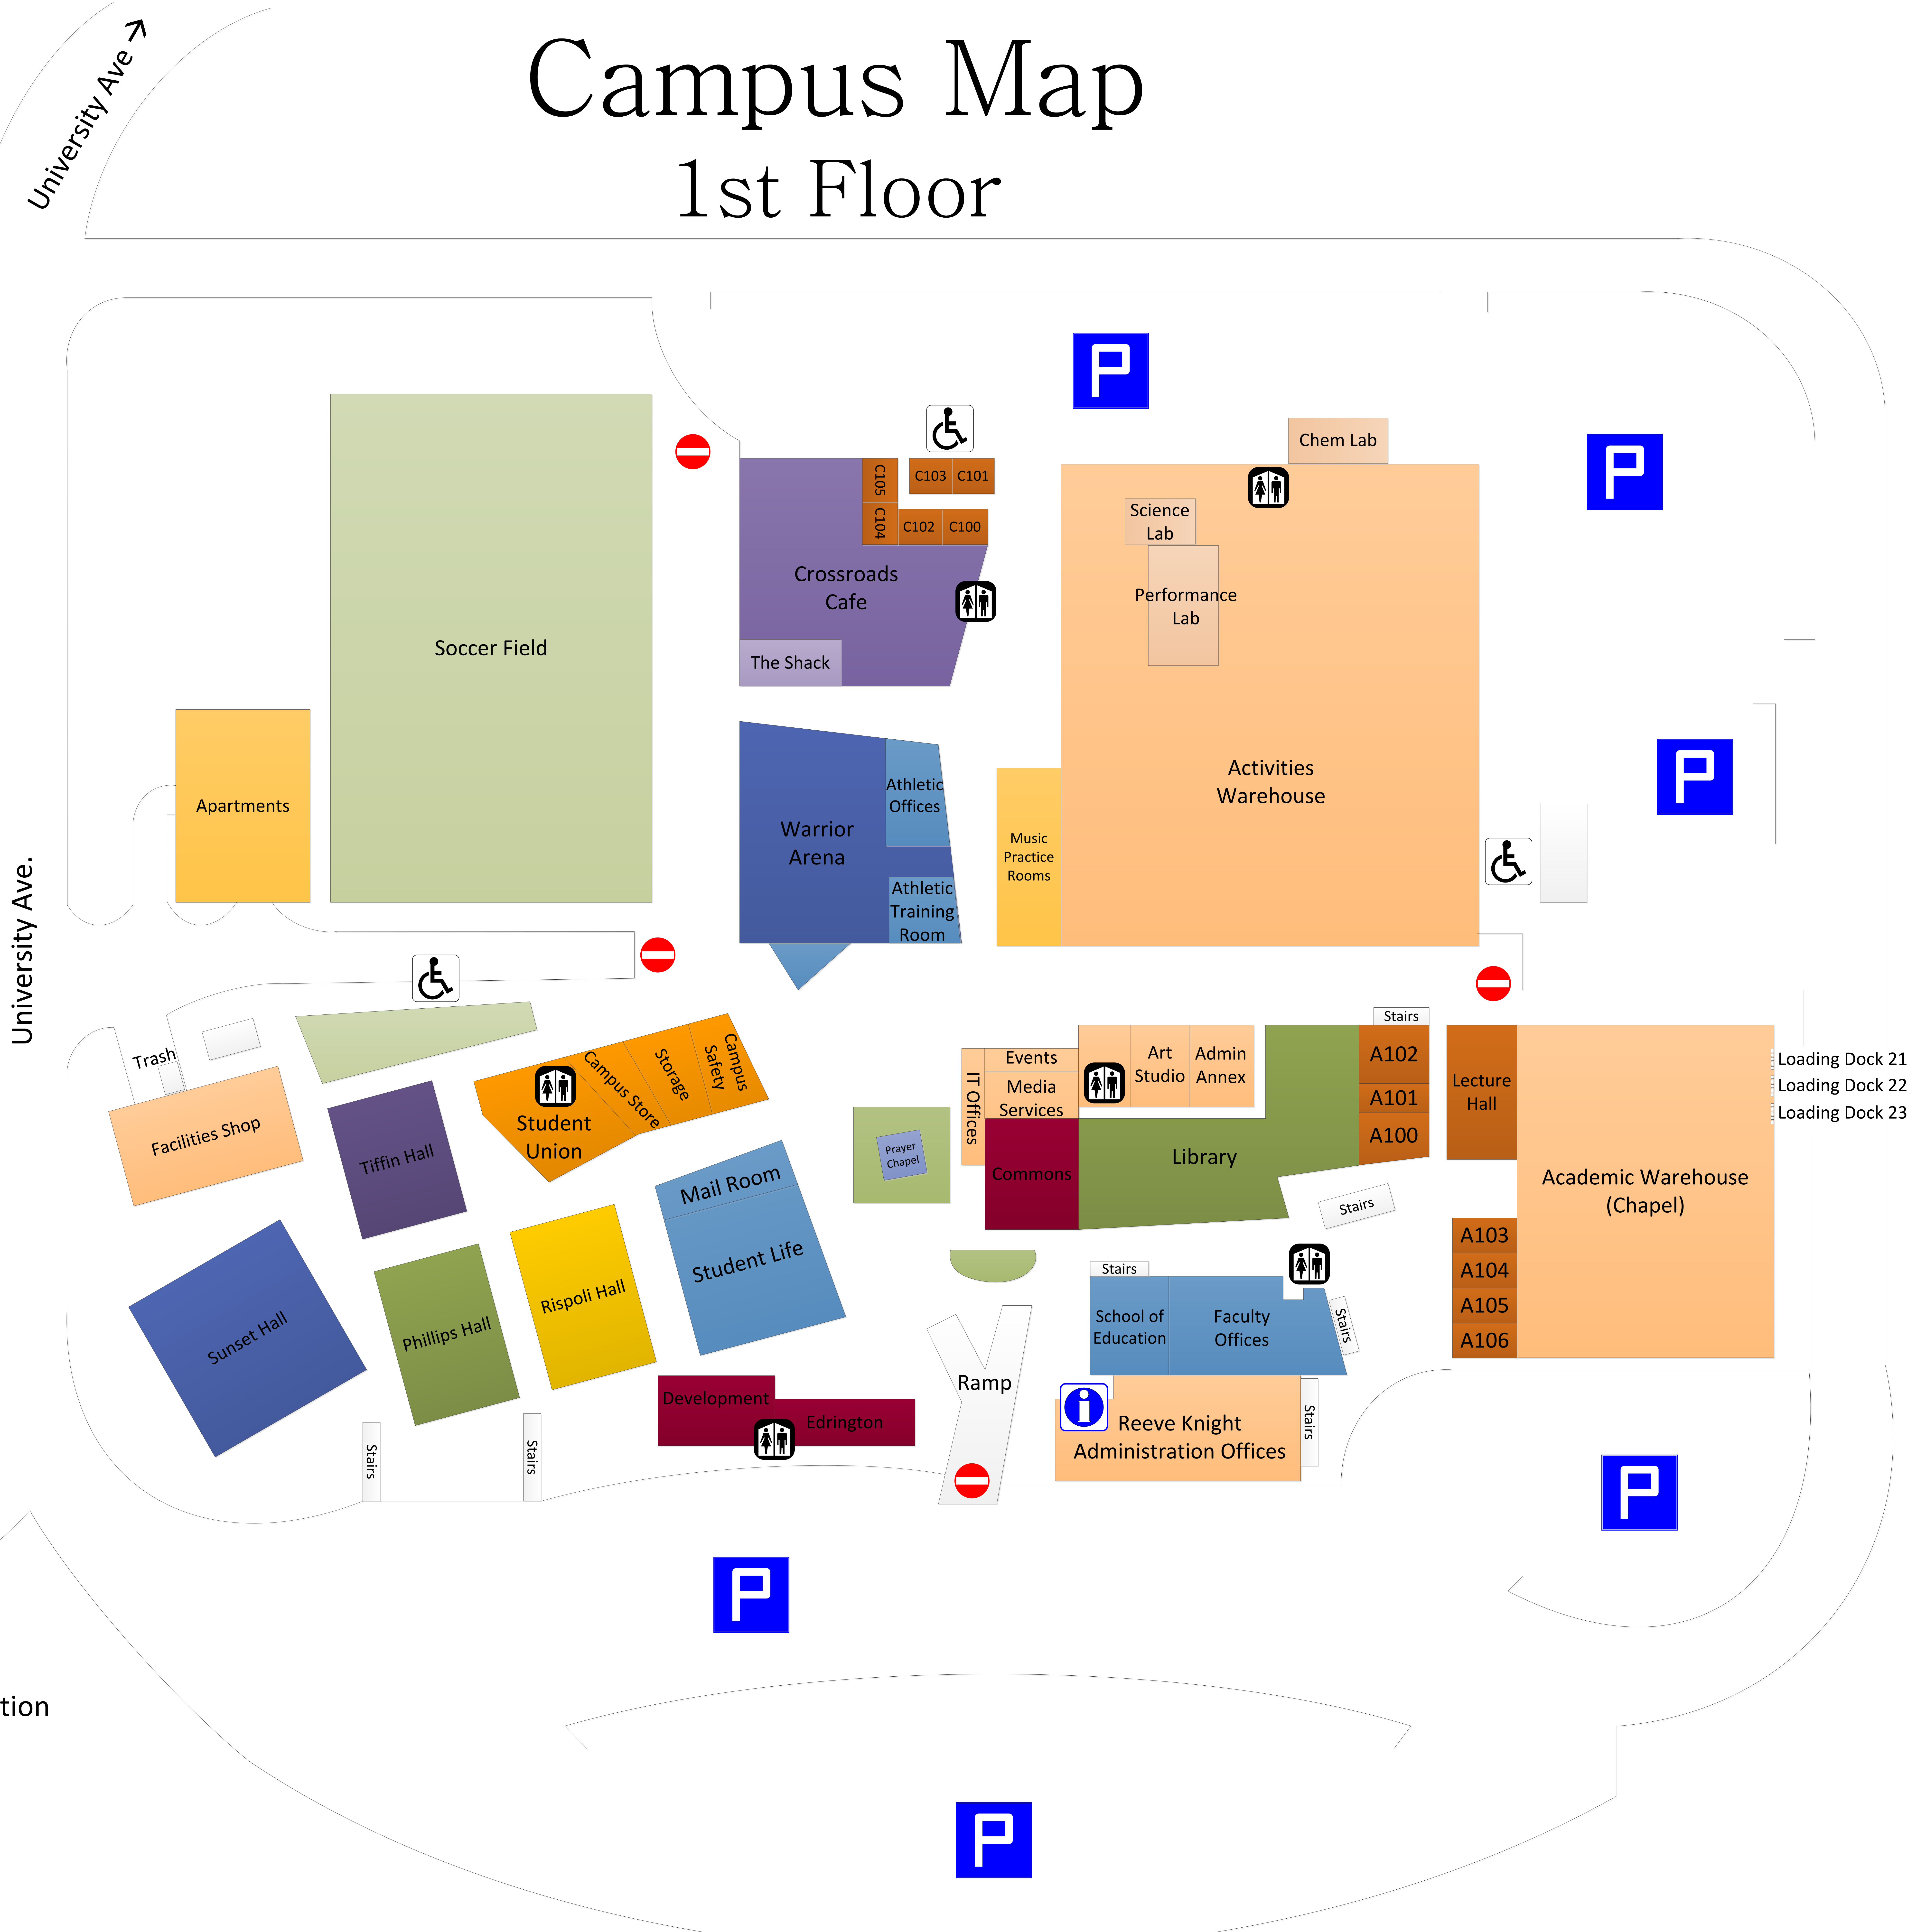

# Campus Map

## 1st Floor

- Parking Lot
- ADA Accessible Parking
- Restrooms
- No Vehicle Access Do Not Block
- Front Desk

## 2nd Floor

- Parking Lot
- ADA Accessible Parking
- Restrooms
- No Vehicle Access Do Not Block
- Front Desk

University Ave.

University Ave →

← To Sunset Blvd intersection